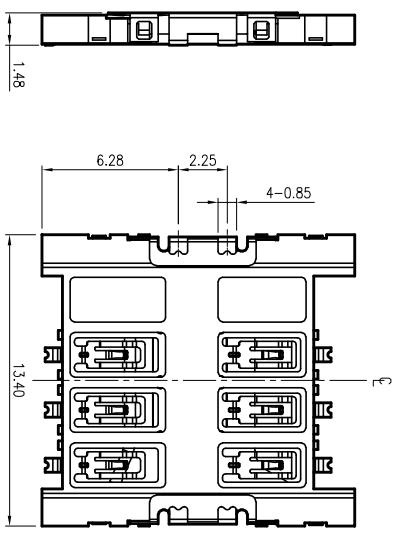

REVISIONS		
REV.	DESCRIPTION	DATE

MCSIM -06 X X 5 R - 011

- CONTACT PLATED
- 1: GOLD FLASH
- 2: GOLD 3U"
- 3: GOLD 5U"
- 4: GOLD 10U"
- 5: GOLD 15U"
- 6: GOLD 30U"

- PACKAGE
- R: TAPE REEL
- HOUSING COLOR
- 2: WHITE
- 5: BLACK
- 9: NATURE

- HOUSING MATERIAL
- A: LCP B: PBT
- C: PA9T D: PA6T
- E: PA46 F: PA66

Contact No.	Assignment
P1/C1	VCC(Supply voltage)
P2/C2	RST(Reset signal)
P3/C3	CLK(Clock signal)
P5/C5	GND(Ground)
P6/C6	VPP Variable supply voltage (e.g. programming voltage)
P7/C7	I/O(Data input/output)

TOLERANCES UNLESS OTHERWISE SPECIFIED:

	X	± 0.35	X'	± 0.25	X''	± 0.15

RECOMMENDED P.C.B. LAYOUT
TOLERANCE:±0.05 TOP VIEW

PCB AREA CONNECT AREA
KEEP OUT AREA

DESIGN: I.L DATE: 2017.3.1

CHECKED: DATE: 2017.3.1

APPROVED: DATE: 2017.3.1

TITLE: MICRO SIM SOCKET 6PIN 1.50H
(焊接脚内折防潰PIN)

Bestcreate Technology Limited

REV: A UNIT mm SCALE 1=1 QUALITY SYMBOLS

Website: www.bsc-elec.com
Email: bestcreate@bsc-elec.com

DESIGN: I.L DATE: 2017.3.1

MATERIAL: MCSIM-06XX5R-011 PART NO: SIZE: A4
FINISH: DMC NO: MCSIM-06XX5R-011 SHEET: 1 OF 2