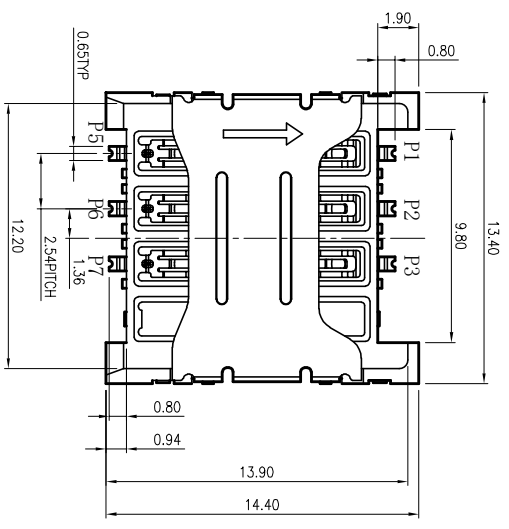

REVISIONS		
REV.	DESCRIPTION	DATE

MCSIM -06 X X 5 R - 011

- CONTACT PLATED
- 1: GOLD FLASH
- 2: GOLD 3U"
- 3: GOLD 5U"
- 4: GOLD 10U"
- 5: GOLD 15U"
- 6: GOLD 30U"

- PACKAGE
- R: TAPE REEL
- HOUSING COLOR
- 2: WHITE
- 5: BLACK
- 9: NATURE

- HOUSING MATERIAL
- A: LCP B: PBT
- C: PA9T D: PA6T
- E: PA46 F: PA66

Contact No.	Assignment
P1/C1	VCC(Supply voltage)
P2/C2	RST(Reset signal)
P3/C3	CLK(Clock signal)
P5/C5	GND(Ground)
P6/C6	VPP Variable supply voltage (e.g. programming voltage)
P7/C7	I/O(Data input/output)

TOLERANCES UNLESS OTHERWISE SPECIFIED:

	X	± 0.35	X'	± 0.25	X''	± 0.15

RECOMMENDED P.C.B. LAYOUT
TOLERANCE:±0.05 TOP VIEW

PCB AREA CONNECT AREA
KEEP OUT AREA

DESIGN: I.L DATE: 2017.3.1

CHECKED: DATE: 2017.3.1

APPROVED: DATE: 2017.3.1

TITLE: MICRO SIM SOCKET 6PIN 1.50H
(焊接脚内折防潰PIN)

Bestcreate Technology Limited

REV: A UNIT mm SCALE 1=1 QUALITY SYMBOLS

Website: www.bsc-elec.com
Email: bestcreate@bsc-elec.com

DESIGN: I.L DATE: 2017.3.1

MATERIAL: MCSIM-06XX5R-011 PART NO: SIZE: A4
FINISH: DMC NO: MCSIM-06XX5R-011 SHEET: 1 OF 2