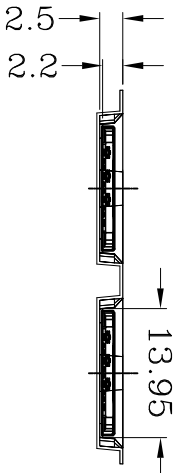

TOLERANCES UNLESS OTHERWISE SPECIFIED:

	X	± 0.35	X'	± 0.25	X''	± 0.15

RECOMMENDED P.C.B. LAYOUT
TOLERANCE:±0.05 TOP VIEW

PCB AREA CONNECT AREA
KEEP OUT AREA

DESIGN: I.L DATE: 2017.3.1

CHECKED: DATE: 2017.3.1

MATERIAL: MCSIM-06XX5R-011 PART NO: SIZE: A4
FINISH: DMC NO: MCSIM-06XX5R-011 SHEET: 1 OF 2

RoHS Compliant

1 2 3 4 5 6 7 8

REVISIONS

REV.	DESCRIPTION	DATE	DESIGN

包装示意图:

项目	名称	规格 (mm)	用量
1	REEL 包装带	24W*2.6H*20P	10卷
2	COVER TAPE	21W*24.6m	—
3	包装盘	φ330*32H	10个
4	PE袋	70.06*60W*65L	1个
5	外纸箱	350L*360W*350H	1个

尺寸	公差	尺寸	公差
X	± 0.35	X'	± 5'
.XX	± 0.25	.X'	± 2'
.XXX	± 0.15	.XX'	± 1'

DESIGN: DATE: 2017.3.1

CHECKED: DATE: 2017.3.1

APPROVED: DATE: 2017.3.1

TITLE: MICRO SIM SOCKET 6PIN 1.50H (焊接脚内折防溃PIN) 包装规范

MATERIAL: PART NO: MCSIM-06XXSR-011

FINISH: DWG NO: MCSIM-06XXSR-011

SIZE: A4 SHEET: 2 OF 2

REV.	UNIT	SCALE	QUALITY SYMBOLS	1	2	3	4	5	6	7	8
A	mm	1=1	□	1	2	3	4	5	6	7	8