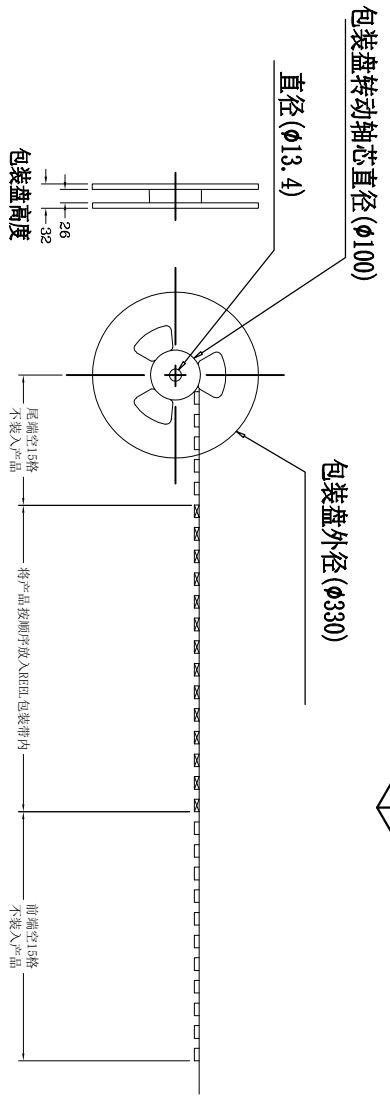

RoHS Compliant

1 2 3 4 5 6 7 8

REVISIONS

REV.	DESCRIPTION	DATE	DESIGN

包装示意图:

项目	名称	规格 (mm)	用量
1	REEL 包装带	24W*2.6H*20P	10卷
2	COVER TAPE	21W*24.6m	—
3	包装盘	φ330*32H	10个
4	PE袋	70.06*60W*65L	1个
5	外纸箱	350L*360W*350H	1个

包装数量 1箱=1.2K/盘*10盘=12K

标签:
请根据客户需求而定

1. 注意事项:
1. 将产品放入包装带中,再用COVER TAPE将之封好,每卷1200PCS,前后需空15个空格不可装入产品.
  2. 将装好产品的卷盘装入纸箱并用胶带封好,再在纸箱外面的指定位置贴上标签.
  3. 出现异常时应及时汇报上级主管.

Bestcreate Technology Limited

TOLERANCES UNLESS OTHERWISE SPECIFIED:

尺寸	公差	尺寸	公差
X	± 0.35	X'	± 5'
.XX	± 0.25	.X'	± 2'
.XXX	± 0.15	.XX'	± 1'

DESIGN: DATE: 2017.3.1

CHECKED: DATE: 2017.3.1

APPROVED: DATE: 2017.3.1

TITLE: MICRO SIM SOCKET 6PIN 1.50H (焊接脚内折防溃PIN) 包装规范

MATERIAL: PART NO: MCSIM-06XXSR-011

FINISH: DWG NO: MCSIM-06XXSR-011

SIZE: A4 SHEET: 2 OF 2

REV.	UNIT	SCALE	QUALITY SYMBOLS	1	2	3	4	5	6	7	8
A	mm	1=1	□	1	2	3	4	5	6	7	8