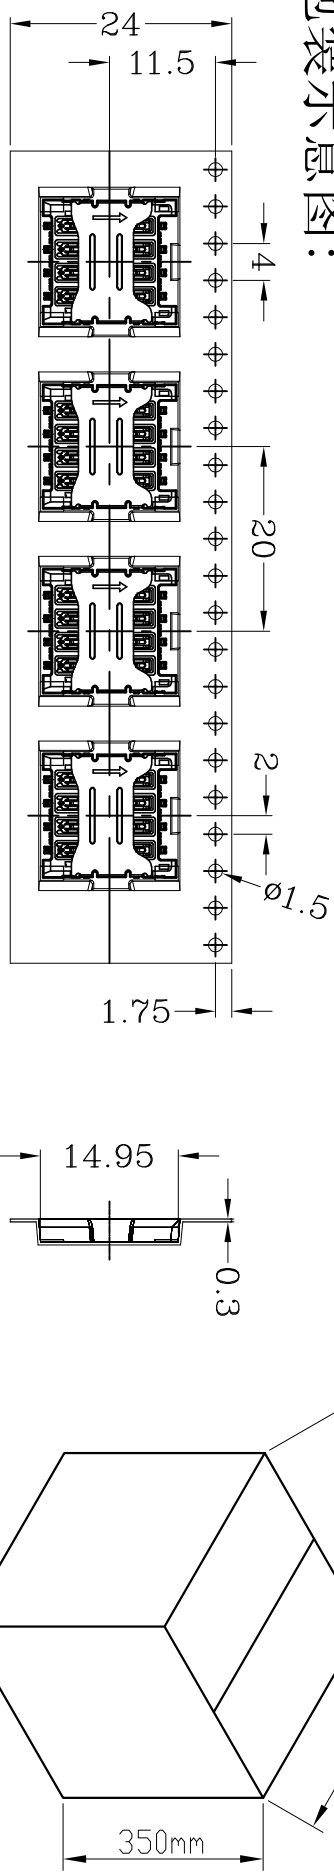

REVISIONS		
REV.	DESCRIPTION	DATE

MCSIM -06 X X 5 R - 011

- CONTACT PLATED
- 1: GOLD FLASH
- 2: GOLD 3U"
- 3: GOLD 5U"
- 4: GOLD 10U"
- 5: GOLD 15U"
- 6: GOLD 30U"

- PACKAGE
- R: TAPE REEL
- HOUSING COLOR
- 2: WHITE
- 5: BLACK
- 9: NATURE

- HOUSING MATERIAL
- A: LCP B: PBT
- C: PA9T D: PA6T
- E: PA46 F: PA66

Contact No.	Assignment
P1/C1	VCC(Supply voltage)
P2/C2	RST(Reset signal)
P3/C3	CLK(Clock signal)
P5/C5	GND(Ground)
P6/C6	VPP Variable supply voltage (e.g. programming voltage)
P7/C7	I/O(Data input/output)

TOLERANCES UNLESS OTHERWISE SPECIFIED:

	X	± 0.35	X'	± 0.25	X''	± 0.15

RECOMMENDED P.C.B. LAYOUT
TOLERANCE:±0.05 TOP VIEW

PCB AREA CONNECT AREA
KEEP OUT AREA

DESIGN: I.L DATE: 2017.3.1

CHECKED: DATE: 2017.3.1

MATERIAL: MCSIM-06XX5R-011 PART NO: SIZE: A4
FINISH: DMC NO: MCSIM-06XX5R-011 SHEET: 1 OF 2

RoHS Compliant

1 2 3 4 5 6 7 8

REVISIONS

REV.	DESCRIPTION	DATE	DESIGN

包装示意图:

项目	名称	规格 (mm)	用量
1	REEL 包装带	24W*2.6H*20P	10卷
2	COVER TAPE	21W*24.6m	—
3	包装盘	φ330*32H	10个
4	PE袋	70.06*60W*65L	1个
5	外纸箱	350L*360W*350H	1个