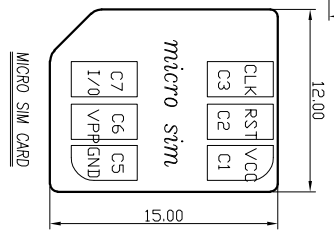

REVISIONS		
REV.	DESCRIPTION	DATE

MCSIM -06 X X 5 R - 011

- CONTACT PLATED
- 1: GOLD FLASH
- 2: GOLD 3U"
- 3: GOLD 5U"
- 4: GOLD 10U"
- 5: GOLD 15U"
- 6: GOLD 30U"

- PACKAGE
- R: TAPE REEL
- HOUSING COLOR
- 2: WHITE
- 5: BLACK
- 9: NATURE

- HOUSING MATERIAL
- A: LCP B: PBT
- C: PA9T D: PA6T
- E: PA46 F: PA66

Contact No.	Assignment
P1/C1	VCC(Supply voltage)
P2/C2	RST(Reset signal)
P3/C3	CLK(Clock signal)
P5/C5	GND(Ground)
P6/C6	VPP Variable supply voltage (e.g. programming voltage)
P7/C7	I/O(Data input/output)

TOLERANCES UNLESS OTHERWISE SPECIFIED:

	X	± 0.35	X'	± 0.25	X''	± 0.15

RECOMMENDED P.C.B. LAYOUT
TOLERANCE:±0.05 TOP VIEW

PCB AREA CONNECT AREA
KEEP OUT AREA

DESIGN: I.L DATE: 2017.3.1

CHECKED: DATE: 2017.3.1

APPROVED: DATE: 2017.3.1

TITLE: MICRO SIM SOCKET 6PIN 1.50H
(焊接脚内折防潰PIN)

Bestcreate Technology Limited

REV: A UNIT mm SCALE 1=1 QUALITY SYMBOLS

Website: www.bsc-elec.com
Email: bestcreate@bsc-elec.com

DESIGN: I.L DATE: 2017.3.1

MATERIAL: MCSIM-06XX5R-011 PART NO: SIZE: A4
FINISH: DMC NO: MCSIM-06XX5R-011 SHEET: 1 OF 2