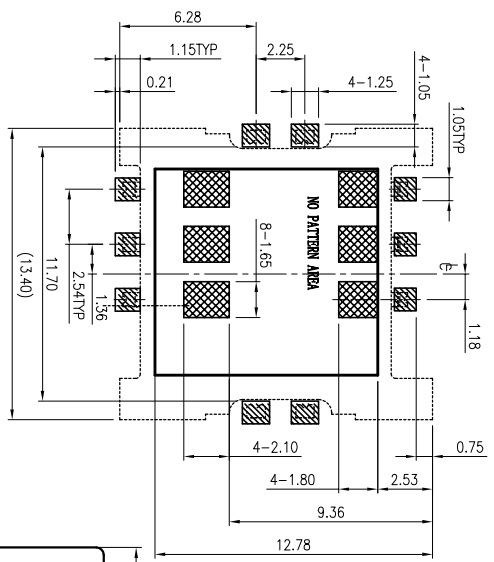

REVISIONS		
REV.	DESCRIPTION	DATE

MCSIM -06 X X 5 R - 011

- CONTACT PLATED
- 1: GOLD FLASH
- 2: GOLD 3U"
- 3: GOLD 5U"
- 4: GOLD 10U"
- 5: GOLD 15U"
- 6: GOLD 30U"

- PACKAGE
- R: TAPE REEL
- HOUSING COLOR
- 2: WHITE
- 5: BLACK
- 9: NATURE

- HOUSING MATERIAL
- A: LCP B: PBT
- C: PA9T D: PA6T
- E: PA46 F: PA66

Contact No.	Assignment
P1/C1	VCC(Supply voltage)
P2/C2	RST(Reset signal)
P3/C3	CLK(Clock signal)
P5/C5	GND(Ground)
P6/C6	VPP Variable supply voltage (e.g. programming voltage)
P7/C7	I/O(Data input/output)

TOLERANCES UNLESS OTHERWISE SPECIFIED:

	X	± 0.35	X'	± 0.25	X''	± 0.15

RECOMMENDED P.C.B. LAYOUT
TOLERANCE:±0.05 TOP VIEW

PCB AREA CONNECT AREA
KEEP OUT AREA

DESIGN: I.L DATE: 2017.3.1

CHECKED: DATE: 2017.3.1

APPROVED: DATE: 2017.3.1

TITLE: MICRO SIM SOCKET 6PIN 1.50H
(焊接脚内折防潰PIN)

Bestcreate Technology Limited

REV: A UNIT mm SCALE 1=1 QUALITY SYMBOLS

Website: www.bsc-elec.com
Email: bestcreate@bsc-elec.com

DESIGN: I.L DATE: 2017.3.1

MATERIAL: MCSIM-06XX5R-011 PART NO: SIZE: A4
FINISH: DMC NO: MCSIM-06XX5R-011 SHEET: 1 OF 2